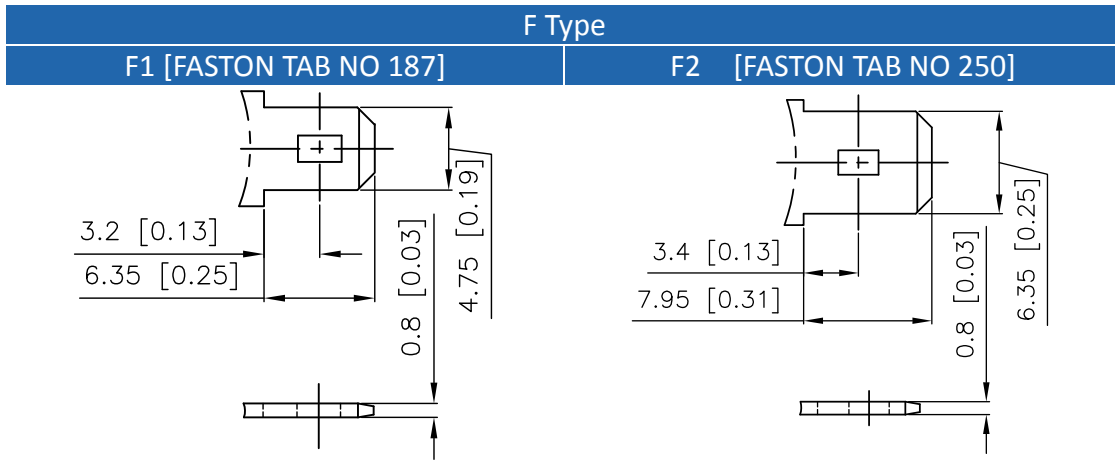

Terminal Type

B Type			
B1/B1B		B3/B3B	
Material of screw/bolt	Iron	Material of screw/bolt	Iron
B2		B4	
Material of screw/bolt	Iron	Material of screw/bolt	Stainless steel
B5		B6	
Material of screw/bolt	Stainless steel	Material of screw/bolt	Stainless steel
B7		B8	
Material of screw/bolt	Stainless steel	Material of screw/bolt	Iron

Terminal Position

GP,GPL,HR,HRL,EVH,EVX,XTV,XHRL

MU,MSJ,MSV