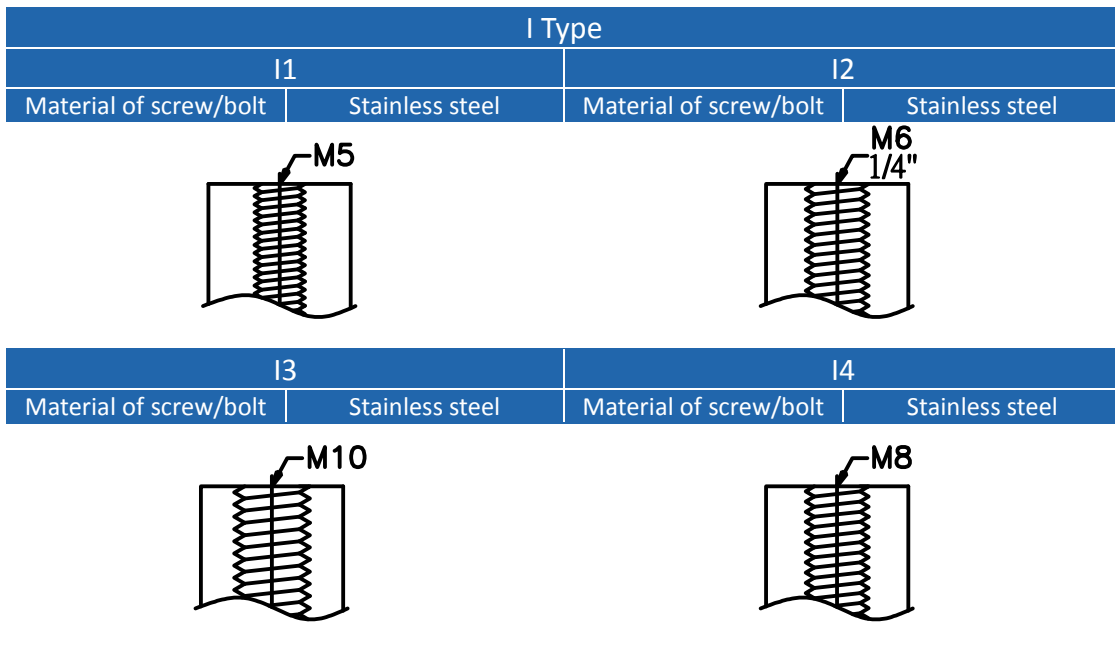

Terminal Type

B Type			
B1/B1B		B3/B3B	
Material of screw/bolt	Iron	Material of screw/bolt	Iron
B2		B4	
Material of screw/bolt	Iron	Material of screw/bolt	Stainless steel
B5		B6	
Material of screw/bolt	Stainless steel	Material of screw/bolt	Stainless steel
B7		B8	
Material of screw/bolt	Stainless steel	Material of screw/bolt	Iron

Terminal Position

GP,GPL,HR,HRL,EVH,EVX,XTV,XHRL

MU,MSJ,MSV